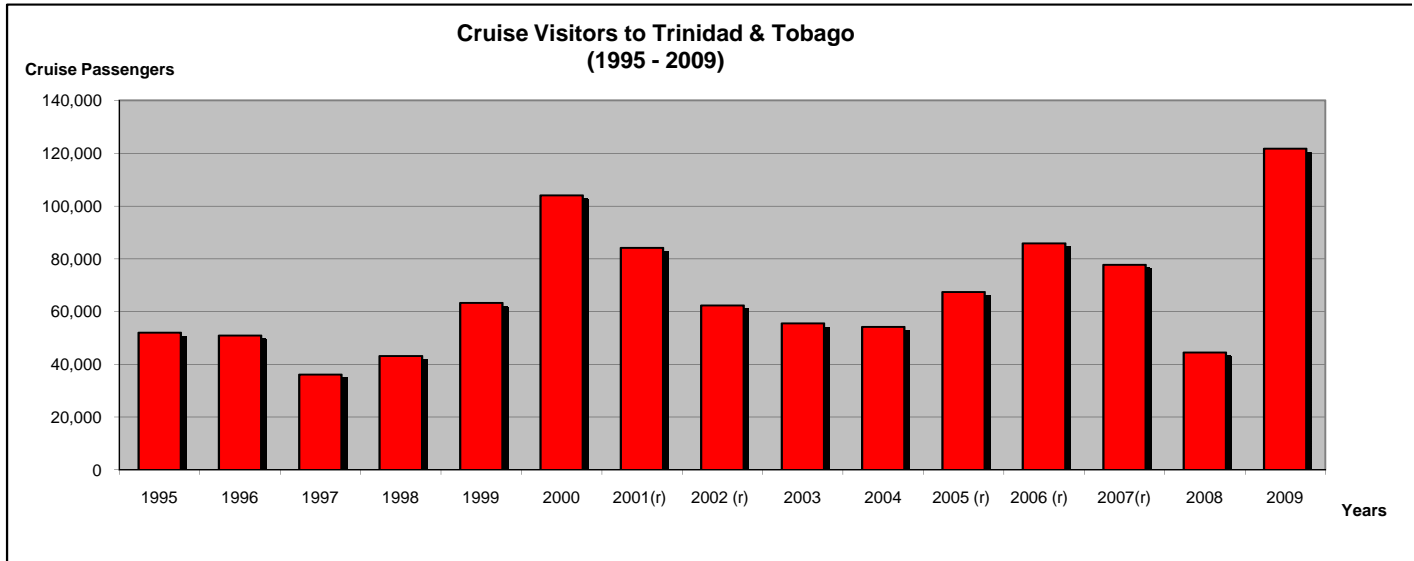

Cruise Visitor Arrivals to Trinidad & Tobago, 1995 - 2009

	1995	1996	1997	1998	1999	2000	2001 ^(r)	2002 ^(r)	2003	2004	2005 ^(r)	2006 ^(r)	2007 ^(r)	2008	2009
Cruise Ship Calls	126	127	92	91	117	146	136	96	88	86	82	94	86	86	
Cruise Passengers	51,983	50,952	36,154	43,188	63,251	104,061	84,112	62,318	55,532	54,254	67,466	85,859	77,773	44,505	121,712

Data Source: Port Authority of Trinidad and Tobago

Data Source: Division of Tourism, Tobago

Cruise Visitor Arrivals to Trinidad and Tobago (2000 to 2009)

	2000	2001 ^(r)	2002 ^(r)	2003	2004	2005 ^(r)	2006 ^(r)	2007 ^(r)	2008	2009
Trinidad & Tobago	104,061	84,112	62,318	55,532	54,254	67,466	85,859	77,773	44,505	121,712
Trinidad	82,201	73,336	51,805	39,616	29,301	32,768	43,404	63,467	22,248	52,468
Tobago	21,860	10,776	10,513	15,916	24,953	34,698	42,455	14,306	22,257	69,244